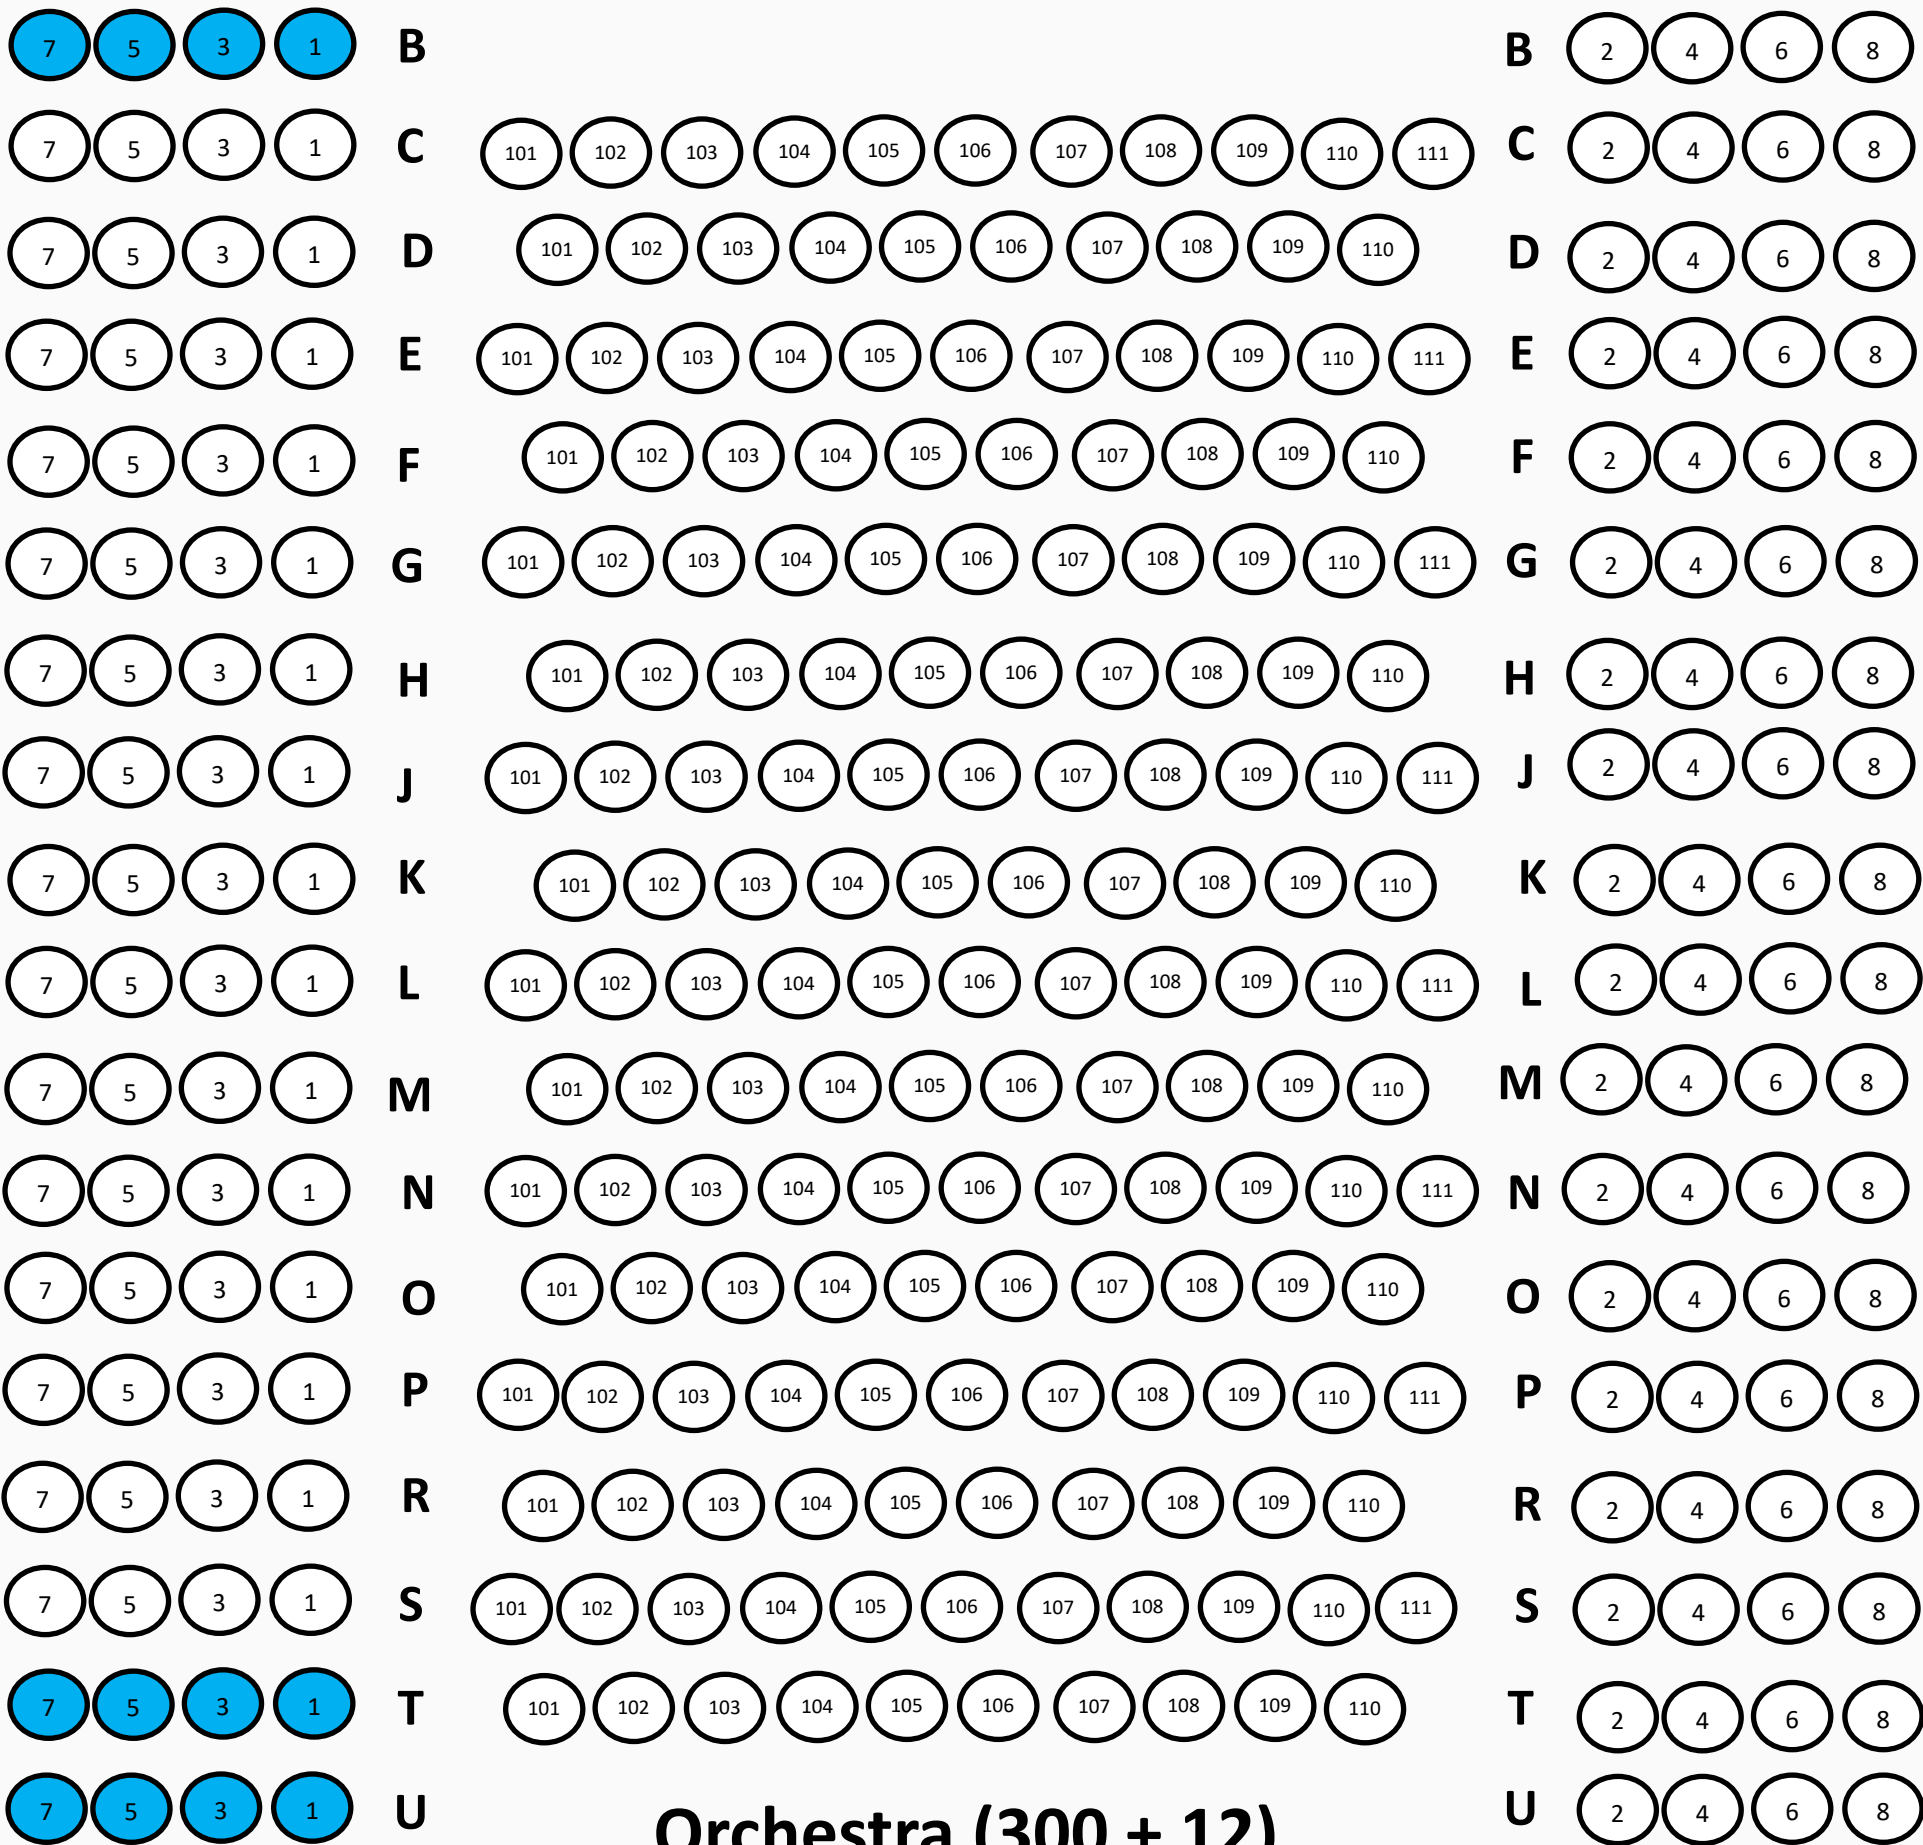

STAGE

Orchestra (300 + 12)

ACCESSIBLE/COMPANION SEATING IN BLUE

Balcony (86)

NO ACCESSIBLE SEATING IN BALCONY