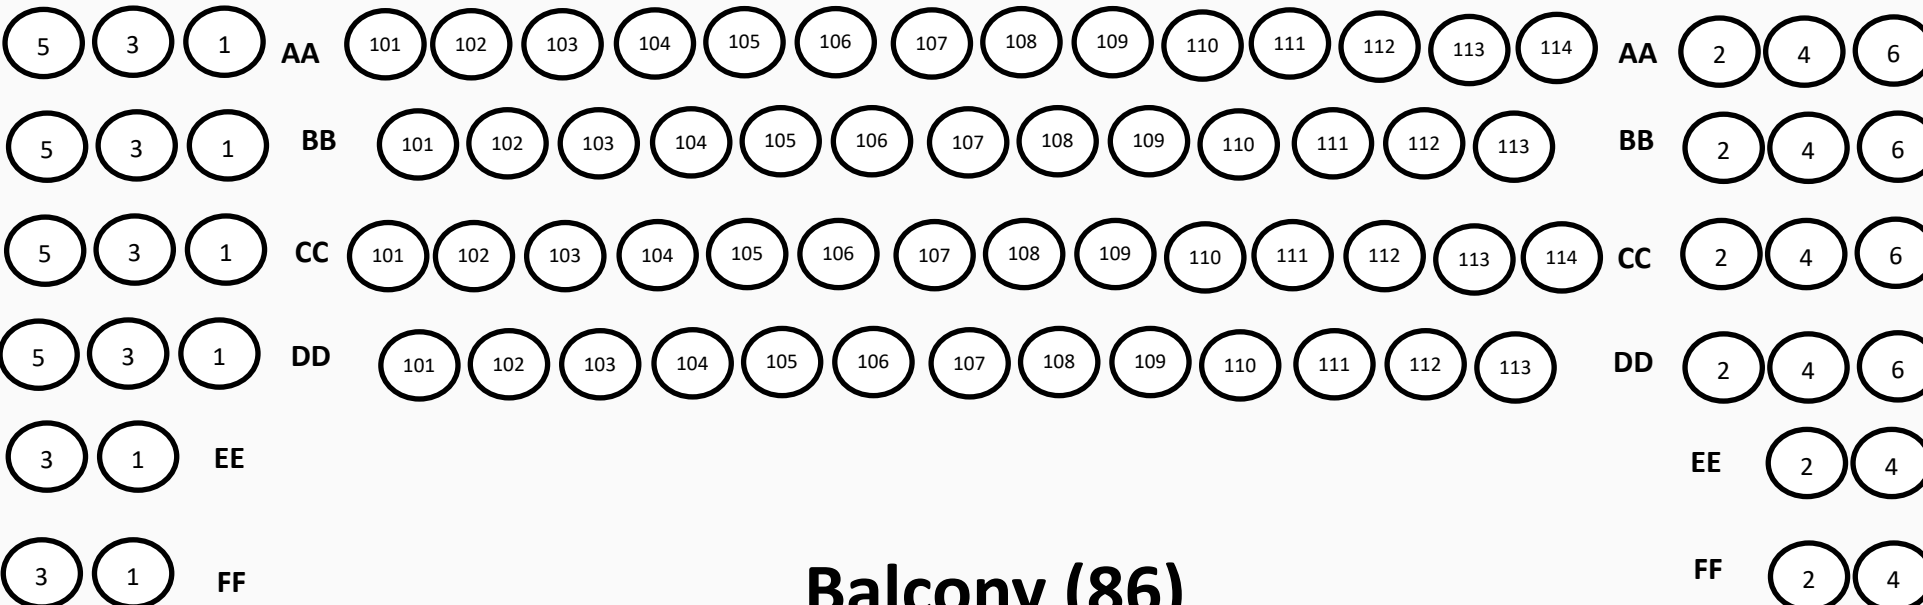

STAGE

Orchestra (300 + 12)

ACCESSIBLE/COMPANION SEATING IN BLUE

Balcony (86)

NO ACCESSIBLE SEATING IN BALCONY